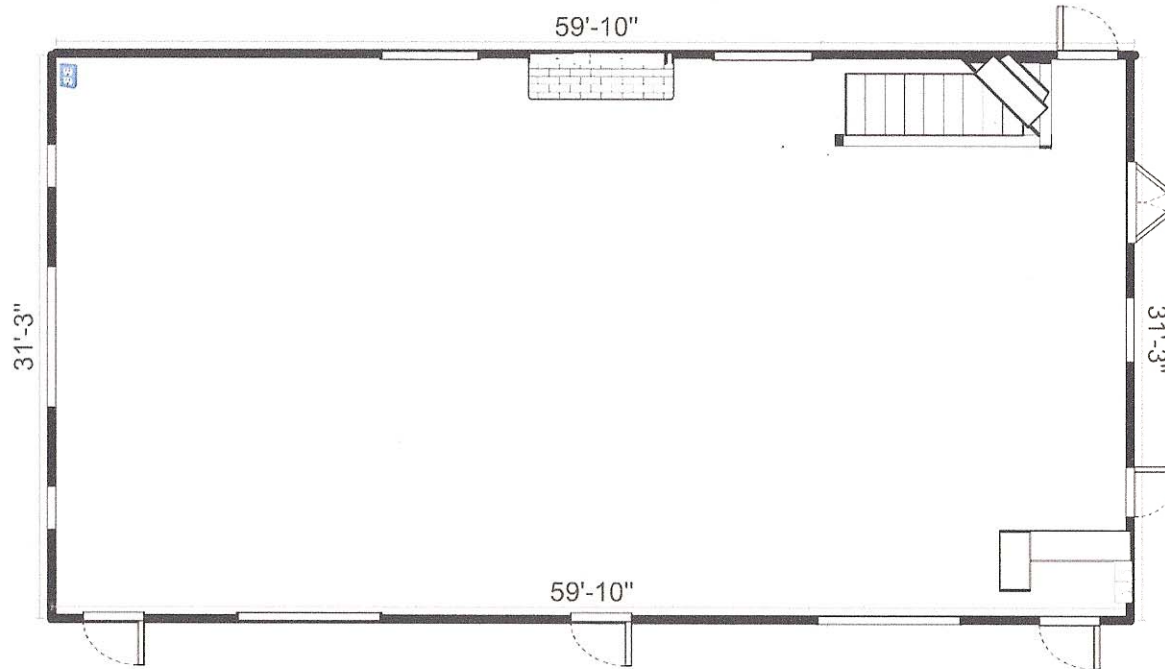

NIPMUC ROD AND GUN FUNCTION HALL

8' BANQUET TABLES - 8 PEOPLE